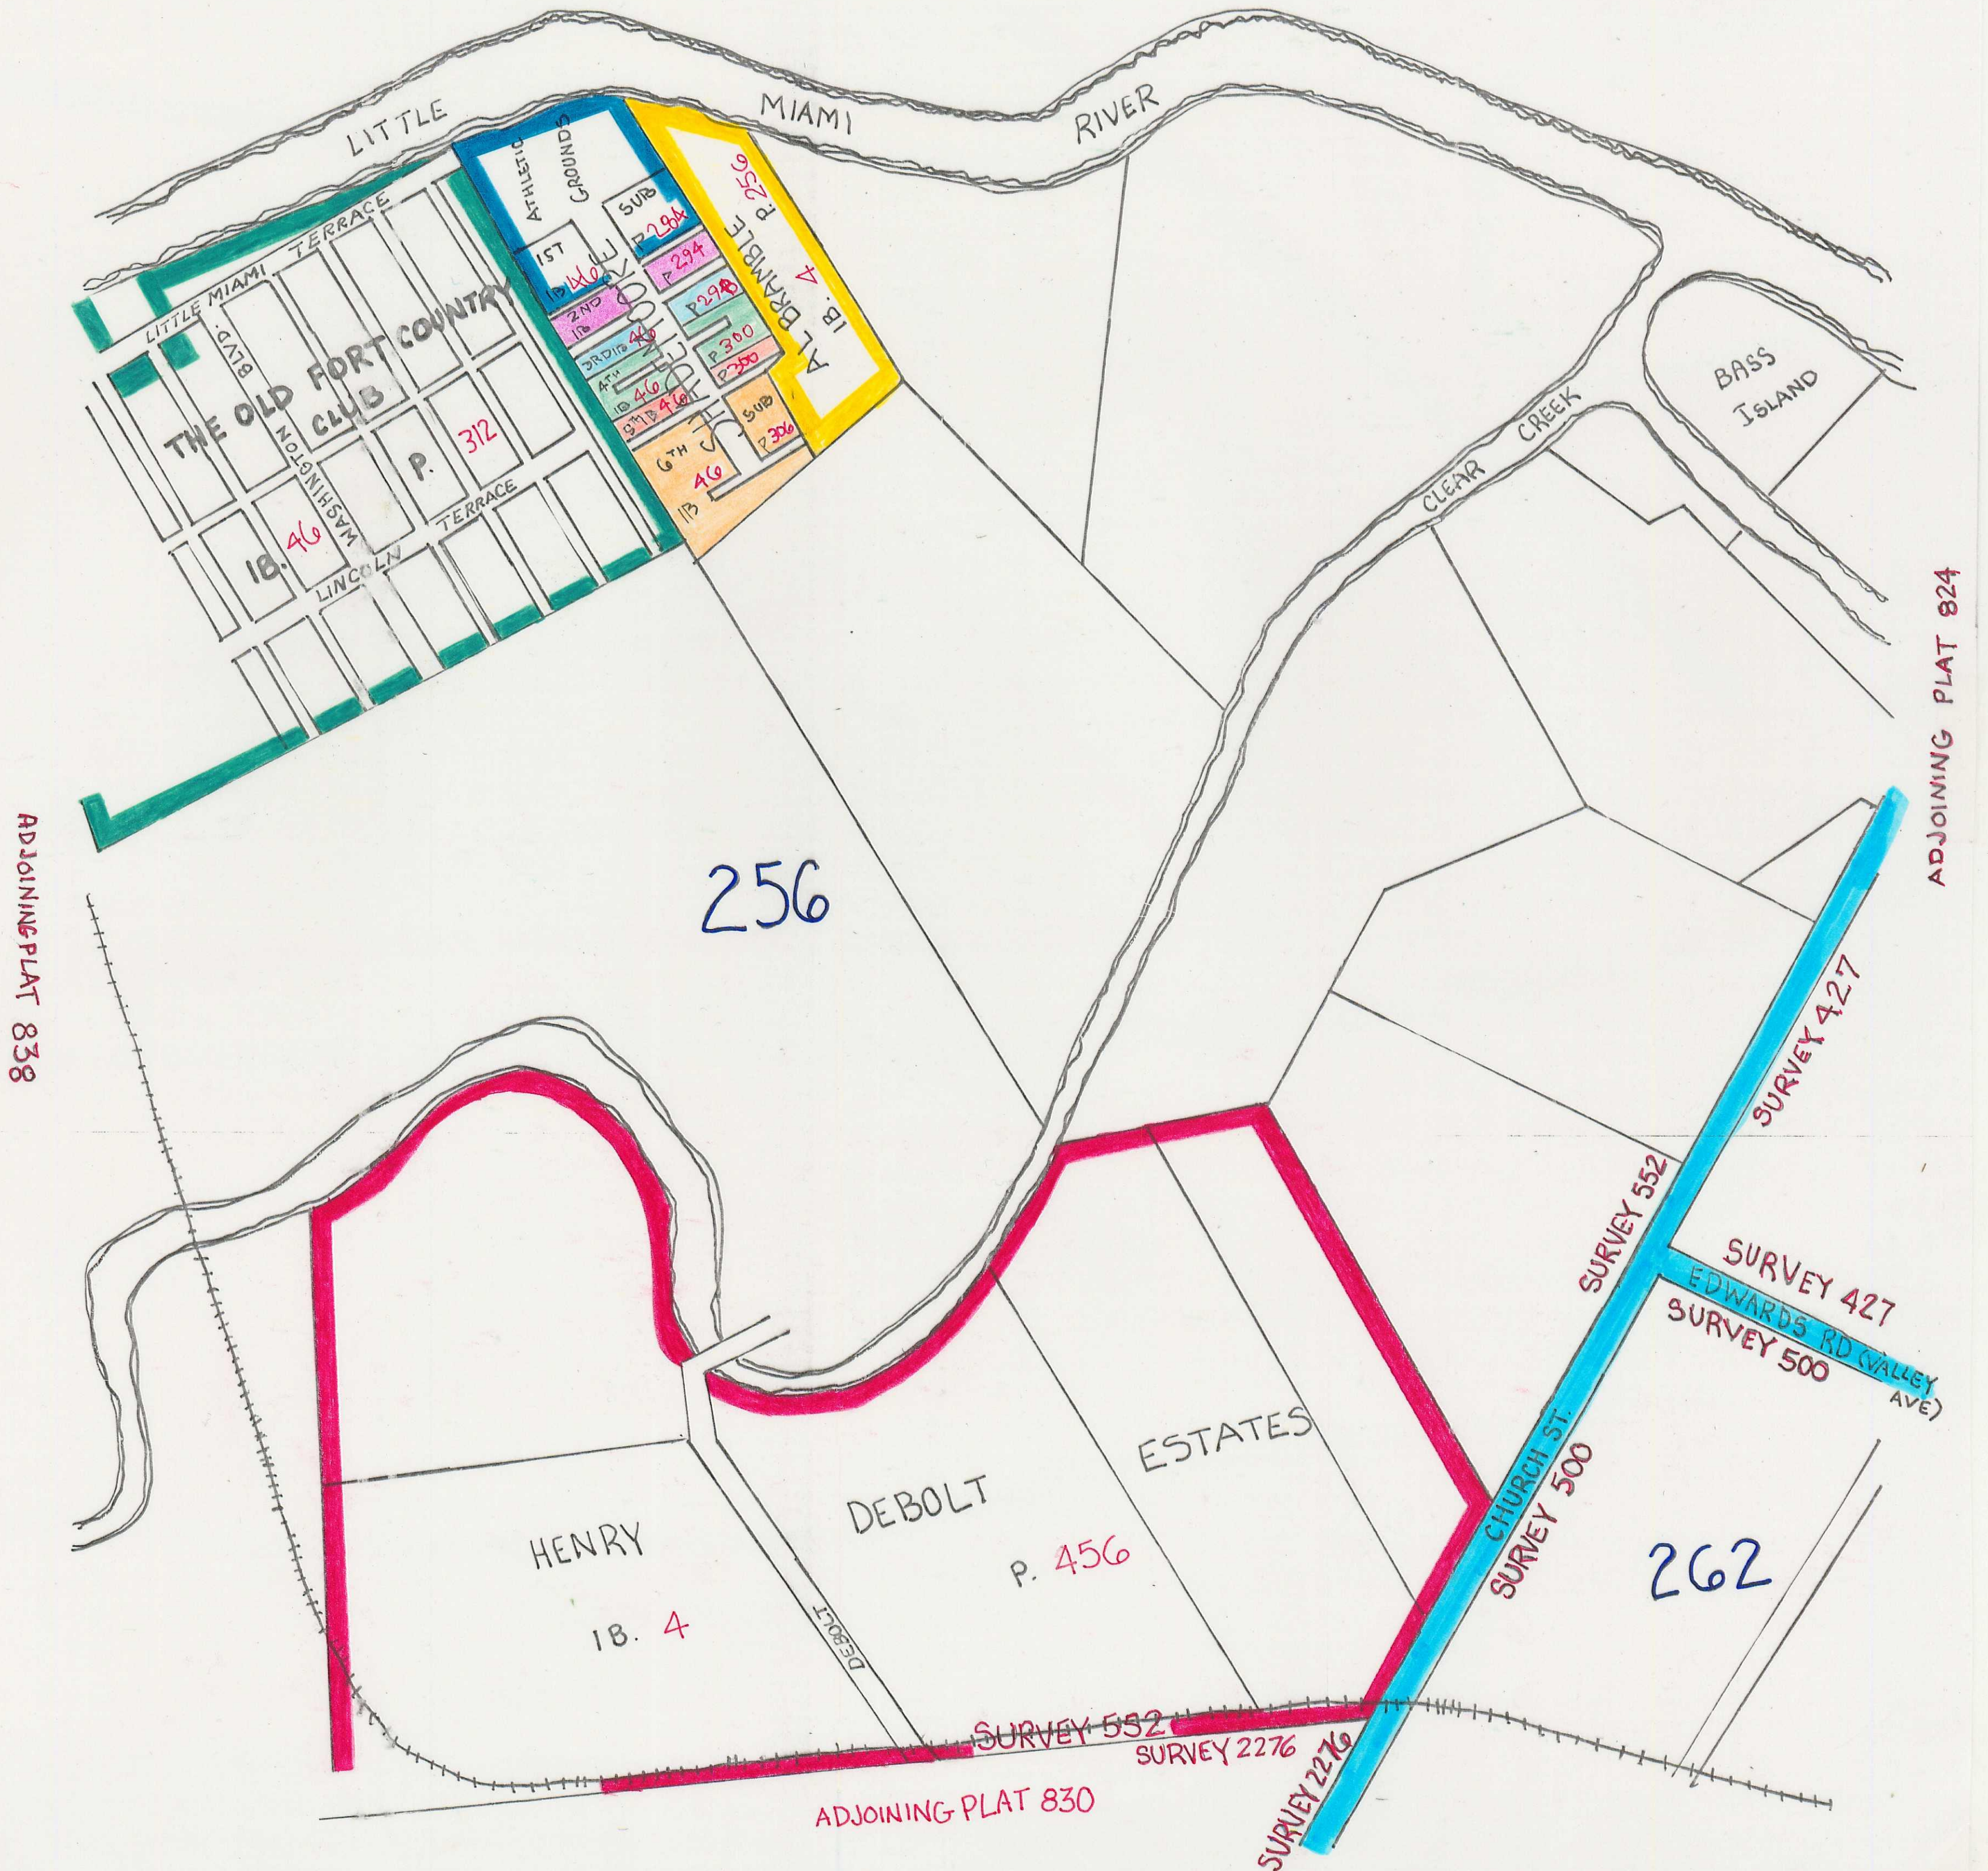

831

ANDERSON TWP

831

8TH SERIES BK 4

ADJOINING PLAT 838

ADJOINING PLAT 824

ADJOINING PLAT 830

256

262

THE OLD FORT COUNTRY CLUB

LITTLE MIAMI TERRACE

GATE

WASHINGTON

LINCOLN TERRACE

ATHLETIC GROUNDS

MIAMI RIVER

RIVER

CLEAR CREEK

BASS ISLAND

HENRY

IB. 4

DEBOLT

P. 456

ESTATES

CHURCH ST.
SURVEY 500

EDWARDS RD (VALLEY AVE)
SURVEY 500

SURVEY 552

SURVEY 427

SURVEY 552

SURVEY 2276

SURVEY 2276