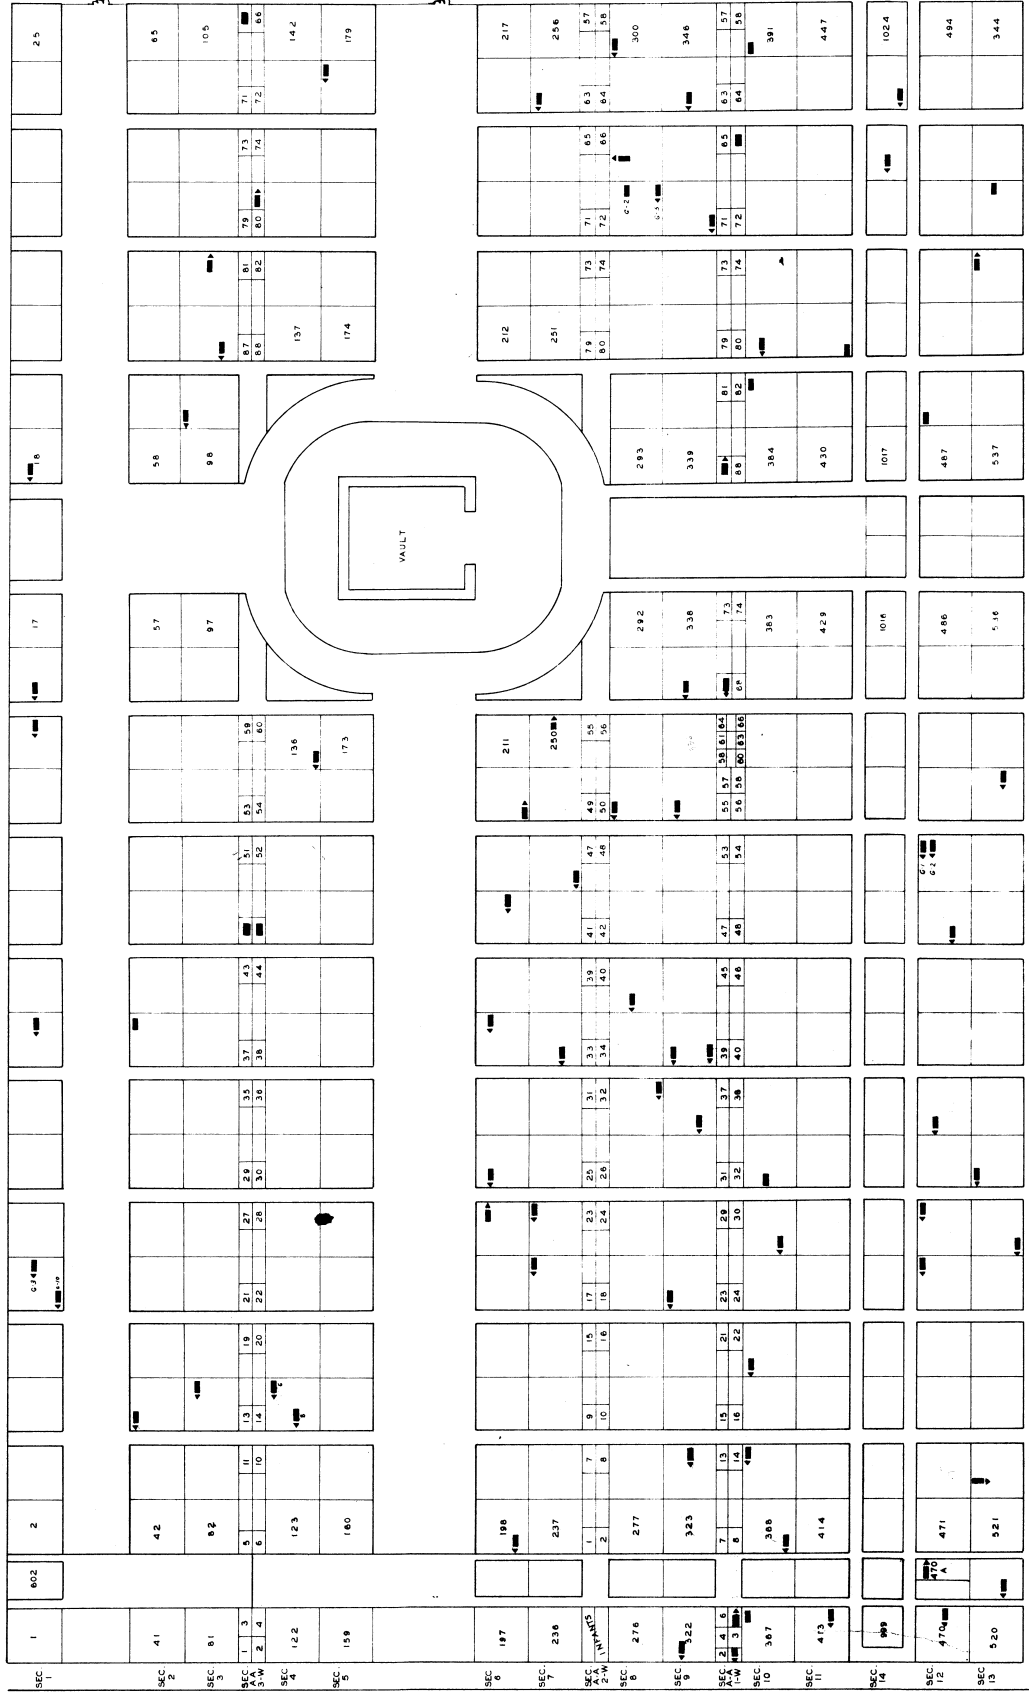

SUTTON AVE

MORROW AVE.