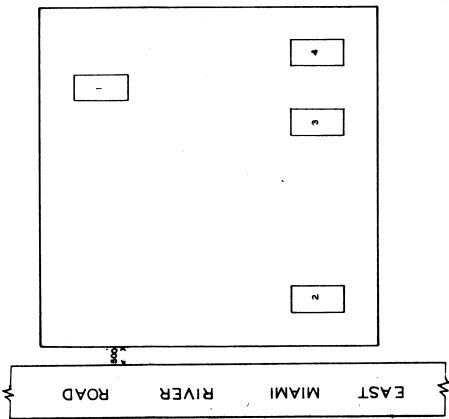

City

SCHUMAN LOT CEMETERY
 HAMILTON CO. DELHI T.W.P.
 OFFICIAL PROJECT NO 465-42-3-467 & 665-42-3-232

LEGEND HISTORY
 CEMETERY ESTABLISHED JANUARY 5, 1843

① REVOLUTIONARY WAR
 ② WAR OF 1812
 ③ WAR WITH MEXICO
 ④ CIVIL WAR
 ⑤ SPANISH-AMER WAR
 ⑥ WORLD WAR

SCALE 1"=20' 0.04-ACRES

MINGES FARM CEMETERY
 HAMILTON CO. MIAMI T.W.P.
 OFFICIAL PROJECT NO 465-42-3-457 & 665-42-3-232

LEGEND HISTORY
 CEMETERY ESTABLISHED OCTOBER 30 1884.

① REVOLUTIONARY WAR
 ② WAR OF 1812
 ③ WAR WITH MEXICO
 ④ CIVIL WAR
 ⑤ SPANISH-AMER WAR
 ⑥ WORLD WAR

SCALE 1"=20' 0.06-ACRE

SIMMONS CEMETERY
 HAMILTON CO. CROSBY T.W.P.
 OFFICIAL PROJECT NO 465-42-3-467 & 665-42-3-232

LEGEND HISTORY
 CEMETERY ESTABLISHED OCTOBER 25, 1880

① REVOLUTIONARY WAR
 ② WAR OF 1812
 ③ WAR WITH MEXICO
 ④ CIVIL WAR
 ⑤ SPANISH-AMER WAR
 ⑥ WORLD WAR

SCALE 1"=20' 0.06-ACRE